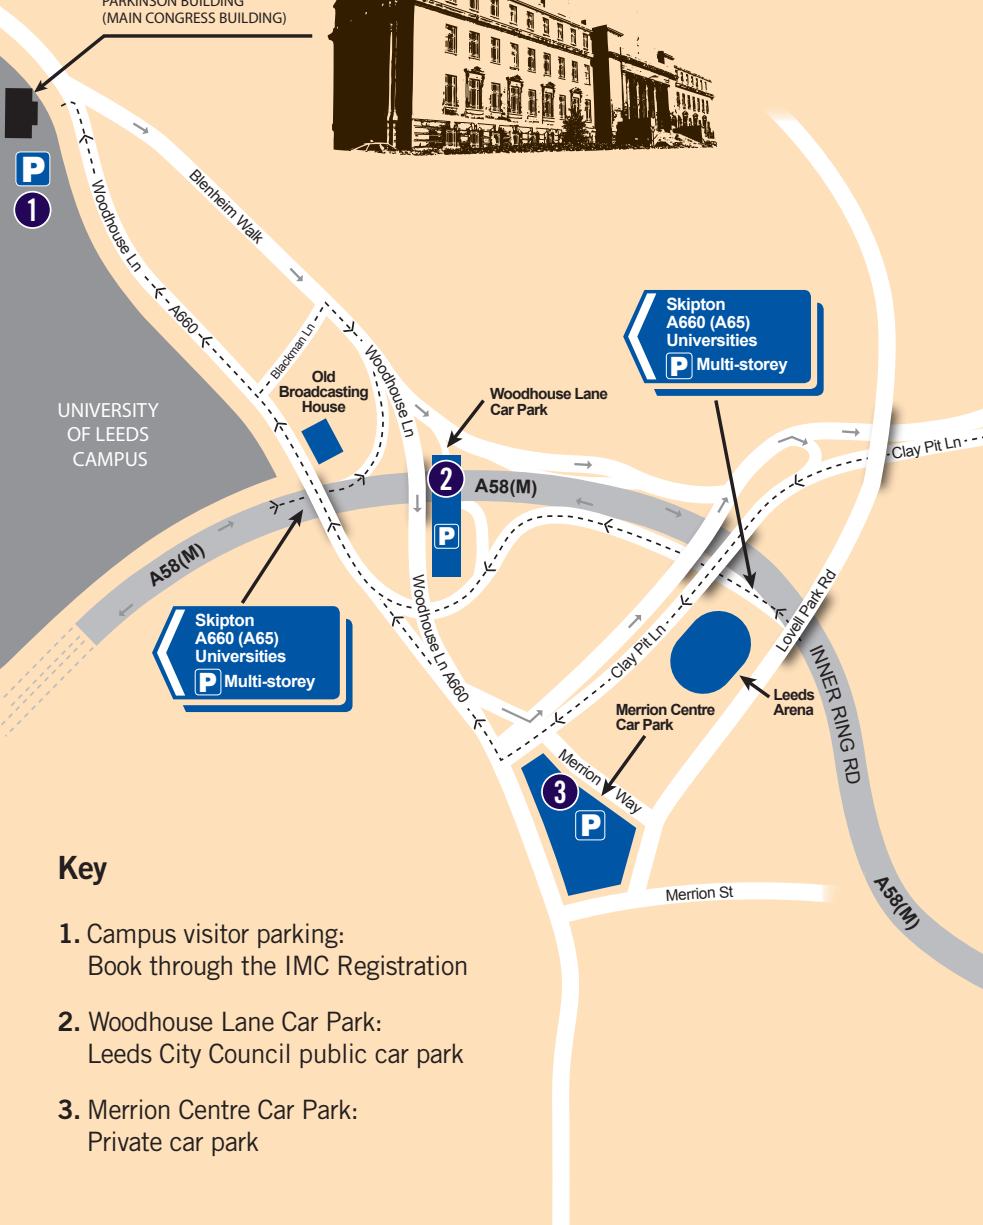

PARKINSON BUILDING
(MAIN CONGRESS BUILDING)

Key

1. Campus visitor parking:
Book through the IMC Registration
2. Woodhouse Lane Car Park:
Leeds City Council public car park
3. Merion Centre Car Park:
Private car park