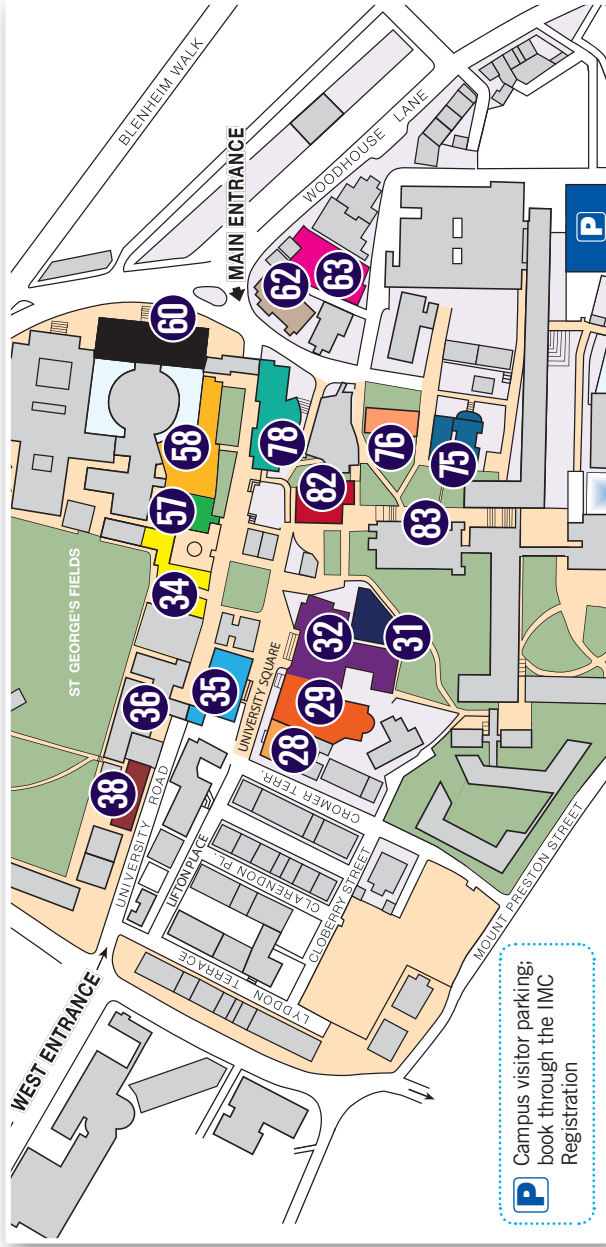

Session Rooms

P Campus visitor parking:
book through the IMC
Registration

- 58. Baines Wing
- 34. Clothworkers Court
- 35. Clothworkers Building South
- 62. Emmanuel Centre
- 76. School of English
- 38. Fine Art Building

- 57. Great Hall
- 32. Leeds University Union
- 78. Michael Sadler Building
- 63. Laidlaw Library
- 60. Parkinson Building
- 29. Refectory

- 75. School of Music
- 82. Social Sciences Building
- 31. stage@leeds
- 28. University House