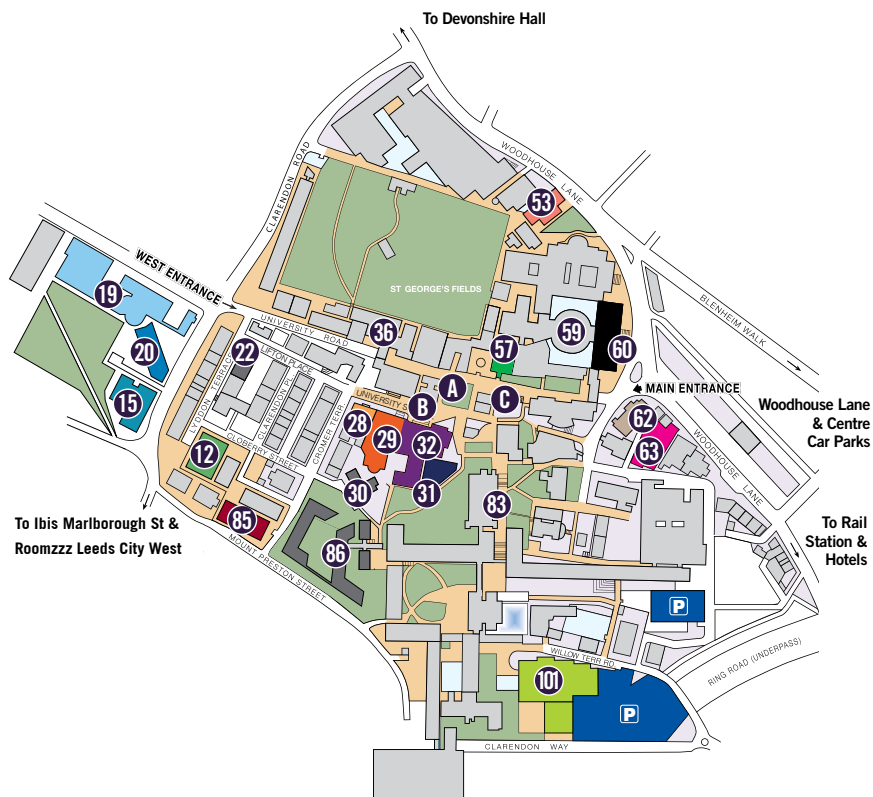

Map 3: Campus Map

Key

- | | | |
|--|-------------------------------|--|
| 59. Brotherton Library | 95. Health Sciences Library | 31. stage@leeds |
| 20. Clarendon Building | 63. Laidlaw Library | 36. Textiles Computer Cluster (24hr) |
| 15. Charles Thackrah Building | 32. Leeds University Union | 53. William Bragg Building |
| 86. Charles Morris Hall: Storm Jameson Court | 30. Lyddon Hall | 101. <i>theEdge</i> Sport and Fitness Centre |
| 83. Edward Boyle Library | A. IMC Social Space | 28. University House |
| 62. Emmanuel Centre | 19. Maurice Keyworth Building | B. University Square |
| 22. Ellerslie Hall | 85. Newlyn Building | |
| 12. Esther Simpson Building | 60. Parkinson Building | |
| 57. Great Hall | C. Beech Grove Plaza | |
| | 29. Refectory | |