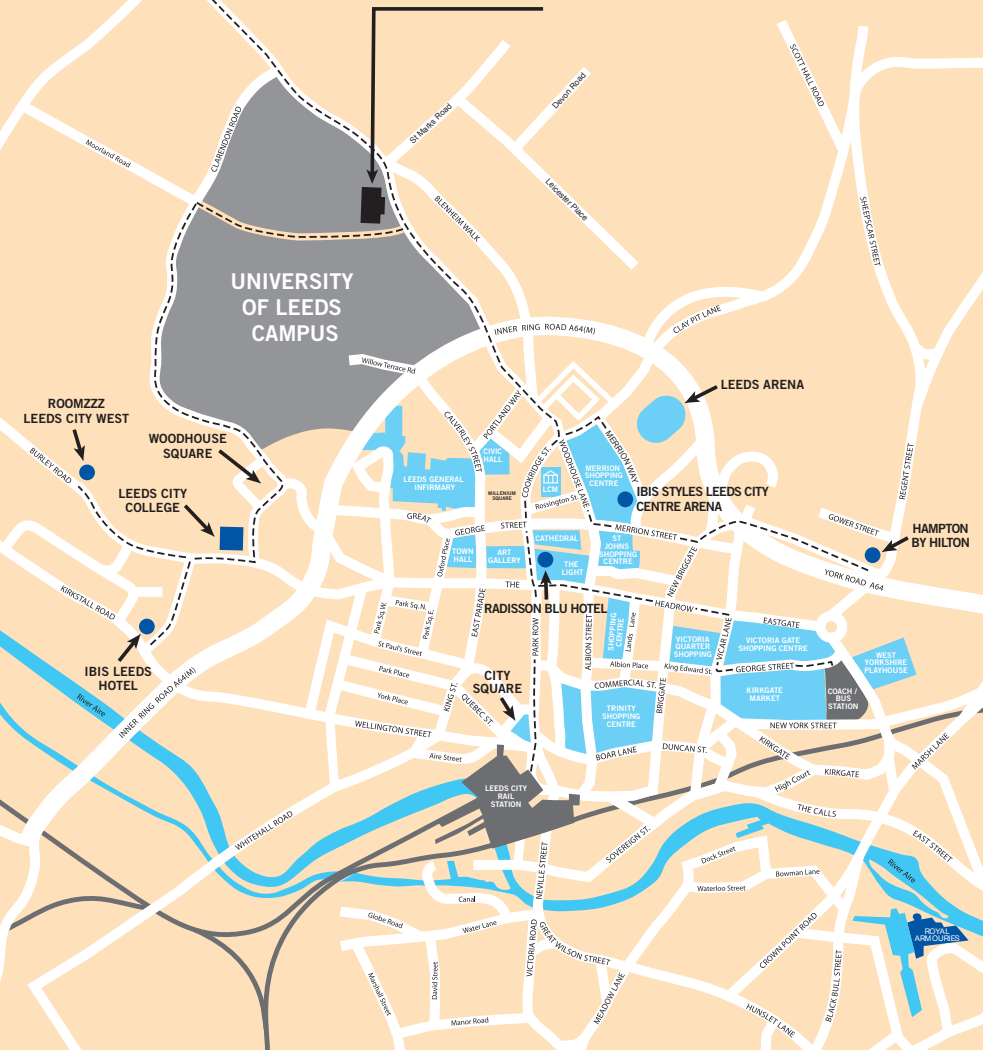

# Key

Accommodation

Landmarks

0 M 300

PARKINSON BUILDING  
(MAIN CONGRESS BUILDING)

UNIVERSITY OF LEEDS CAMPUS

ROOMZZZ LEEDS CITY WEST

LEEDS CITY COLLEGE

IBIS LEEDS HOTEL

RADISSON BLU HOTEL

CITY SQUARE

LEEDS CITY RAIL STATION

LEEDS ARENA

IBIS STYLES LEEDS CITY CENTRE ARENA

HAMPTON BY HILTON

ROYAL ARMS GOLF CLUB

UNIVERSITY OF LEEDS CAMPUS

ROOMZZZ LEEDS CITY WEST

LEEDS CITY COLLEGE

IBIS LEEDS HOTEL

RADISSON BLU HOTEL

CITY SQUARE

LEEDS CITY RAIL STATION

LEEDS ARENA

IBIS STYLES LEEDS CITY CENTRE ARENA

HAMPTON BY HILTON

ROYAL ARMS GOLF CLUB